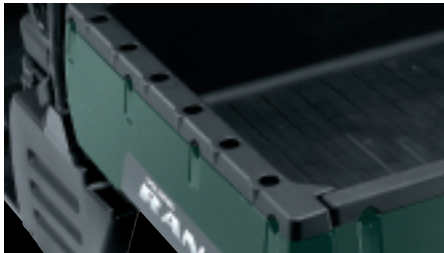

RANGER Standard Cab System

This durable steel cab gives you year-round protection from sun, wind and rain. Tinted glass windshield cuts down light emissions and the modular design bolts directly to the cab for a sturdy, rattle-free ride.

RANGER™ CAB FRAME
#2875353

RANGER CAB FRAME
#2874581

CAB HEATER KIT
#2875343

DELUXE CAB WIPER KIT (ONE WIPER)
#2874927

STANDARD CAB WIPER KIT (TWO WIPERS)
#2875047

DELUXE CAB REAR-VIEW MIRROR
#2874718

STANDARD CAB REAR-VIEW MIRROR
#2874387

NEW, INNOVATIVE LOCK & RIDE LETS YOU PACK UP AND GO.

CARGO BOX INSTALLED IN 10 SECONDS

CARGO BOX
#2875056

VERTICAL TOOL HOLDER*
#2874709

LOCK & RIDE RAIL
#2875053

WATER COOLER MOUNT*
#2874711

LOCK & RIDE RAIL INSTALLED IN 10 SECONDS

LOCK & RIDE RAIL
#2875053

LINE TRIMMER RACK*
#2874710

FUEL CAN CARRIER*
#2874713

BACKPACK BLOWER MOUNT*
#2874712

NEW | Lock & Ride™ cargo system.

Thanks to Expansion Anchor Technology from Polaris, accessories are now instant-on, instant-off with no tools, no parts to lose and no problems. Now you've got the versatility to add a fuel can and shovel rack for a long day on the job, or switch out to a gun scabbard and cargo box for some hard-charging fun on the trails. And only Polaris guarantees a perfect fit on every RANGER accessory we sell.